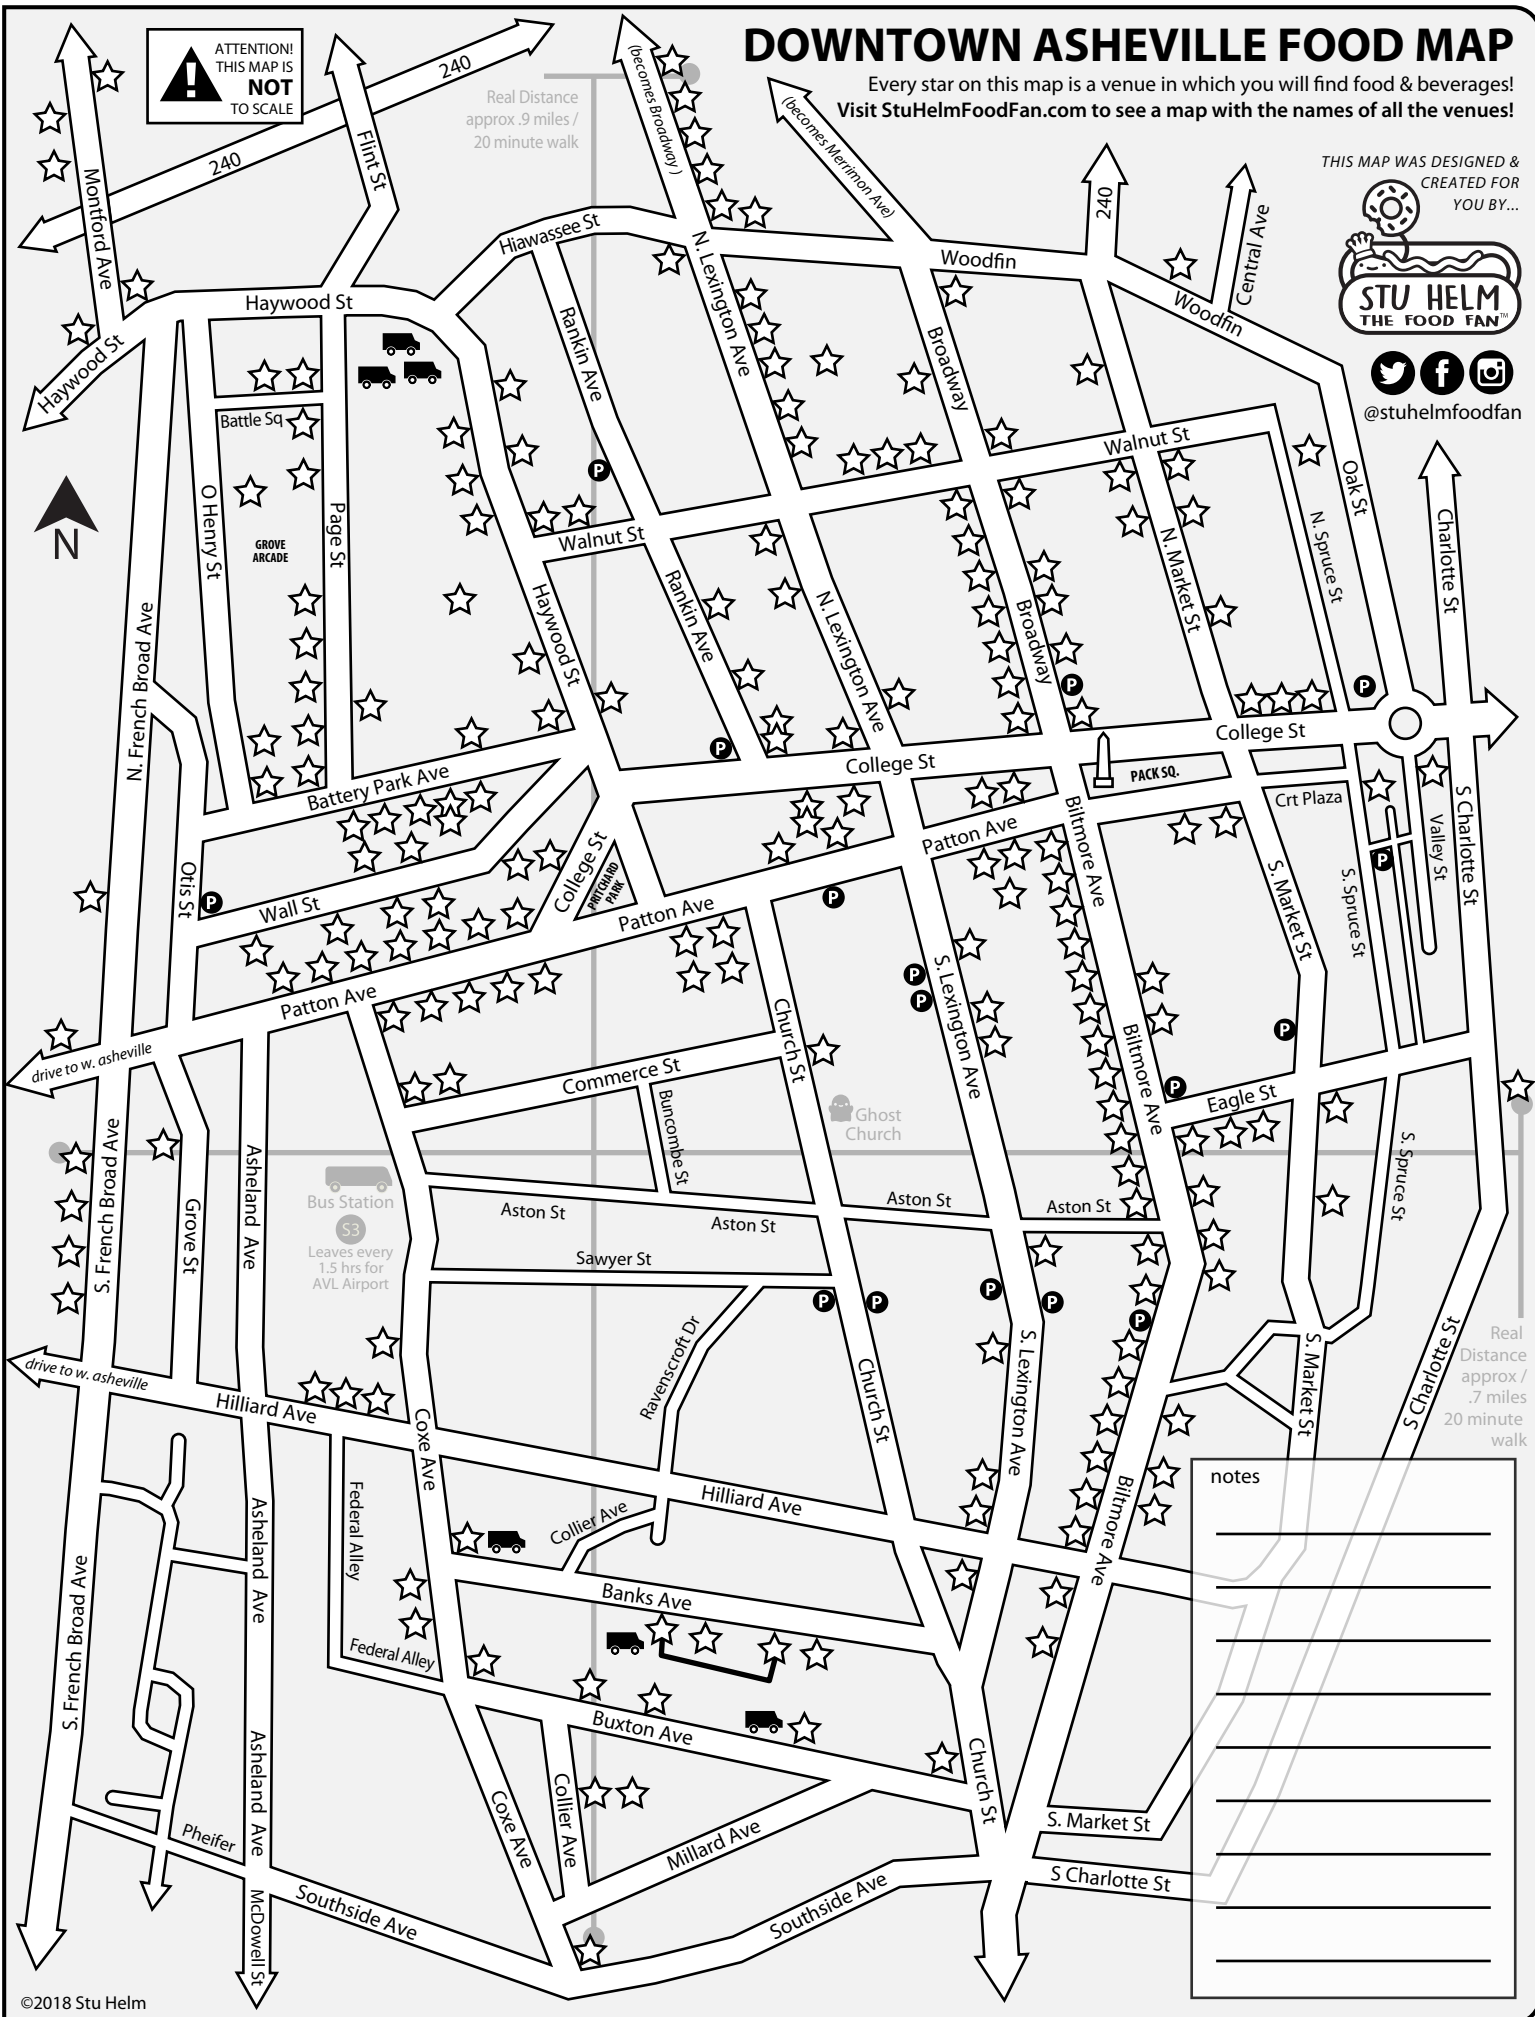

DOWNTOWN ASHEVILLE FOOD MAP

Every star on this map is a venue in which you will find food & beverages!
 Visit StuHelmFoodFan.com to see a map with the names of all the venues!

ATTENTION!
 THIS MAP IS NOT TO SCALE

Real Distance approx. .9 miles / 20 minute walk

THIS MAP WAS DESIGNED & CREATED FOR YOU BY...

@stuhelmfoodfan

Real Distance approx. .7 miles / 20 minute walk

notes
